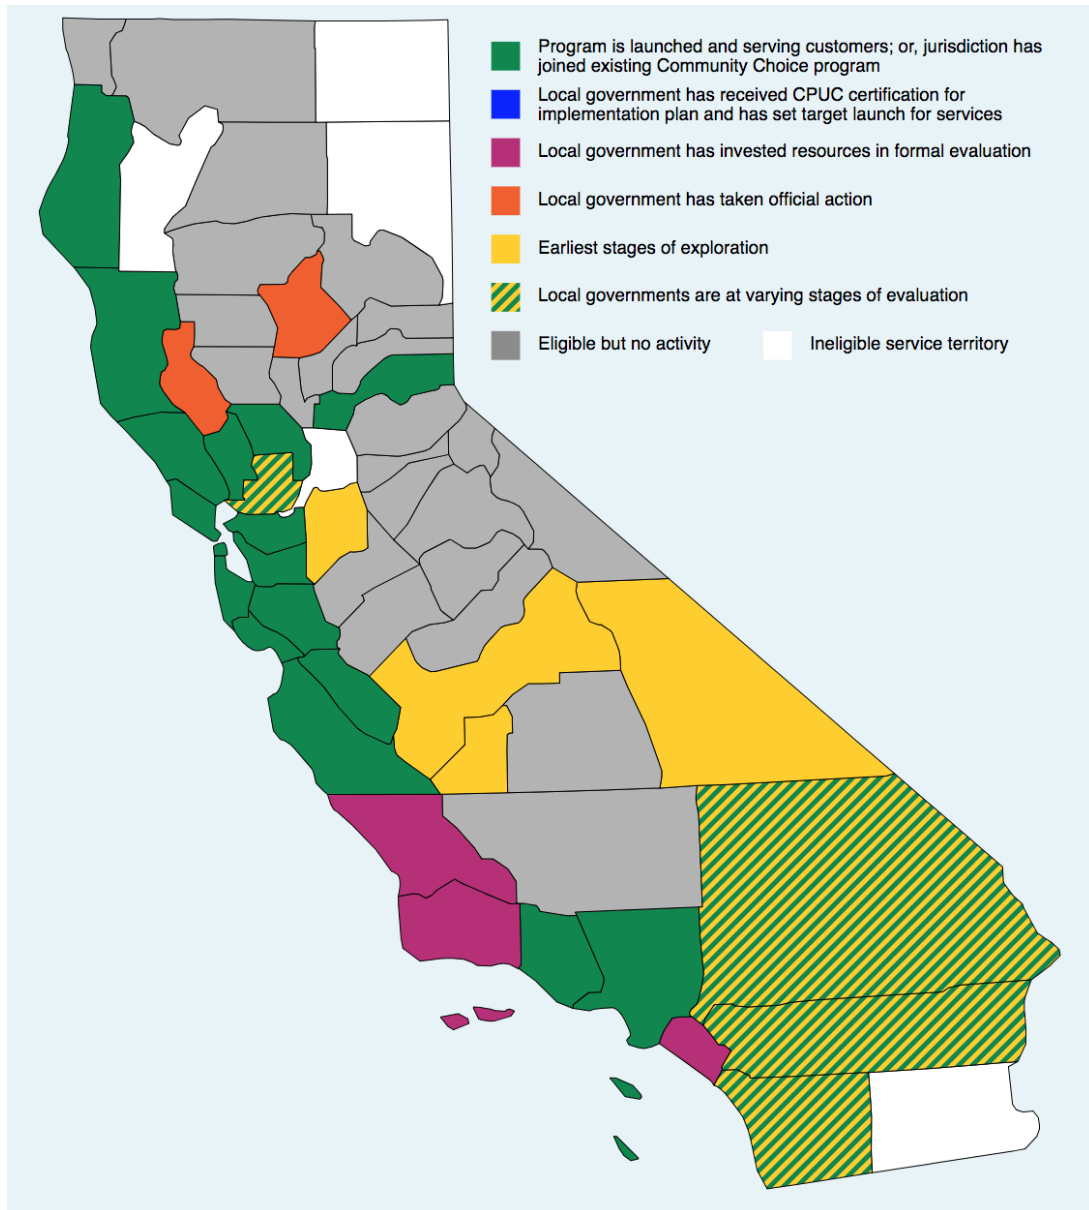

Community Choice Energy

September 26, 2019

Info & resources at www.cleanpowerexchange.org

What is Community Choice Energy?

- A local program that buys and can generate electricity for businesses and residents
- Enabled by state law in 2002
- Partners with investor-owned utilities like PG&E to deliver services
- The default service in its service territory

What is Community Choice Energy?

source

CCA

buying and building
electricity supply

delivery

UTILITY

delivering energy,
maintaining lines,
billing customers

customer

YOU

benefitting from
affordable rates,
local control,
cleaner energy

Where is it already happening?

Over half the state's population has or is developing Community Choice Energy.

Our interactive map is at cleanpowerexchange.org